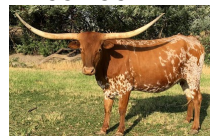

TCC Exquisite

Date of Birth: 04/18/2021
Owner: J2 Ranch

Courtesy of Hired Hand Live

Lot 2- Big time horn on this black and white granddaughter of Gold Mine 1. Her dam is a gorgeous, big framed, huge horned, true black daughter of Saddlehorn that we are keeping. 47.125" Unexposed

Total Horn: 73.7500 on 11/13/2023
TTT: 61.5000 on 11/13/2023

TCC Exquisite

737 TCC Gold Dust

Freeze Frame

GOLD MINE 1

PCC STRAWBERRY FIELDS

Saddlehorn

SNAPSHOT 851

Cowboy Catchit Chex

2A DAISY DUKE

CR Single Action

PCC ROCKETTE

SADDLE TRAMP 601

FOOTLOOSE 526

Top Caliber

Panorama