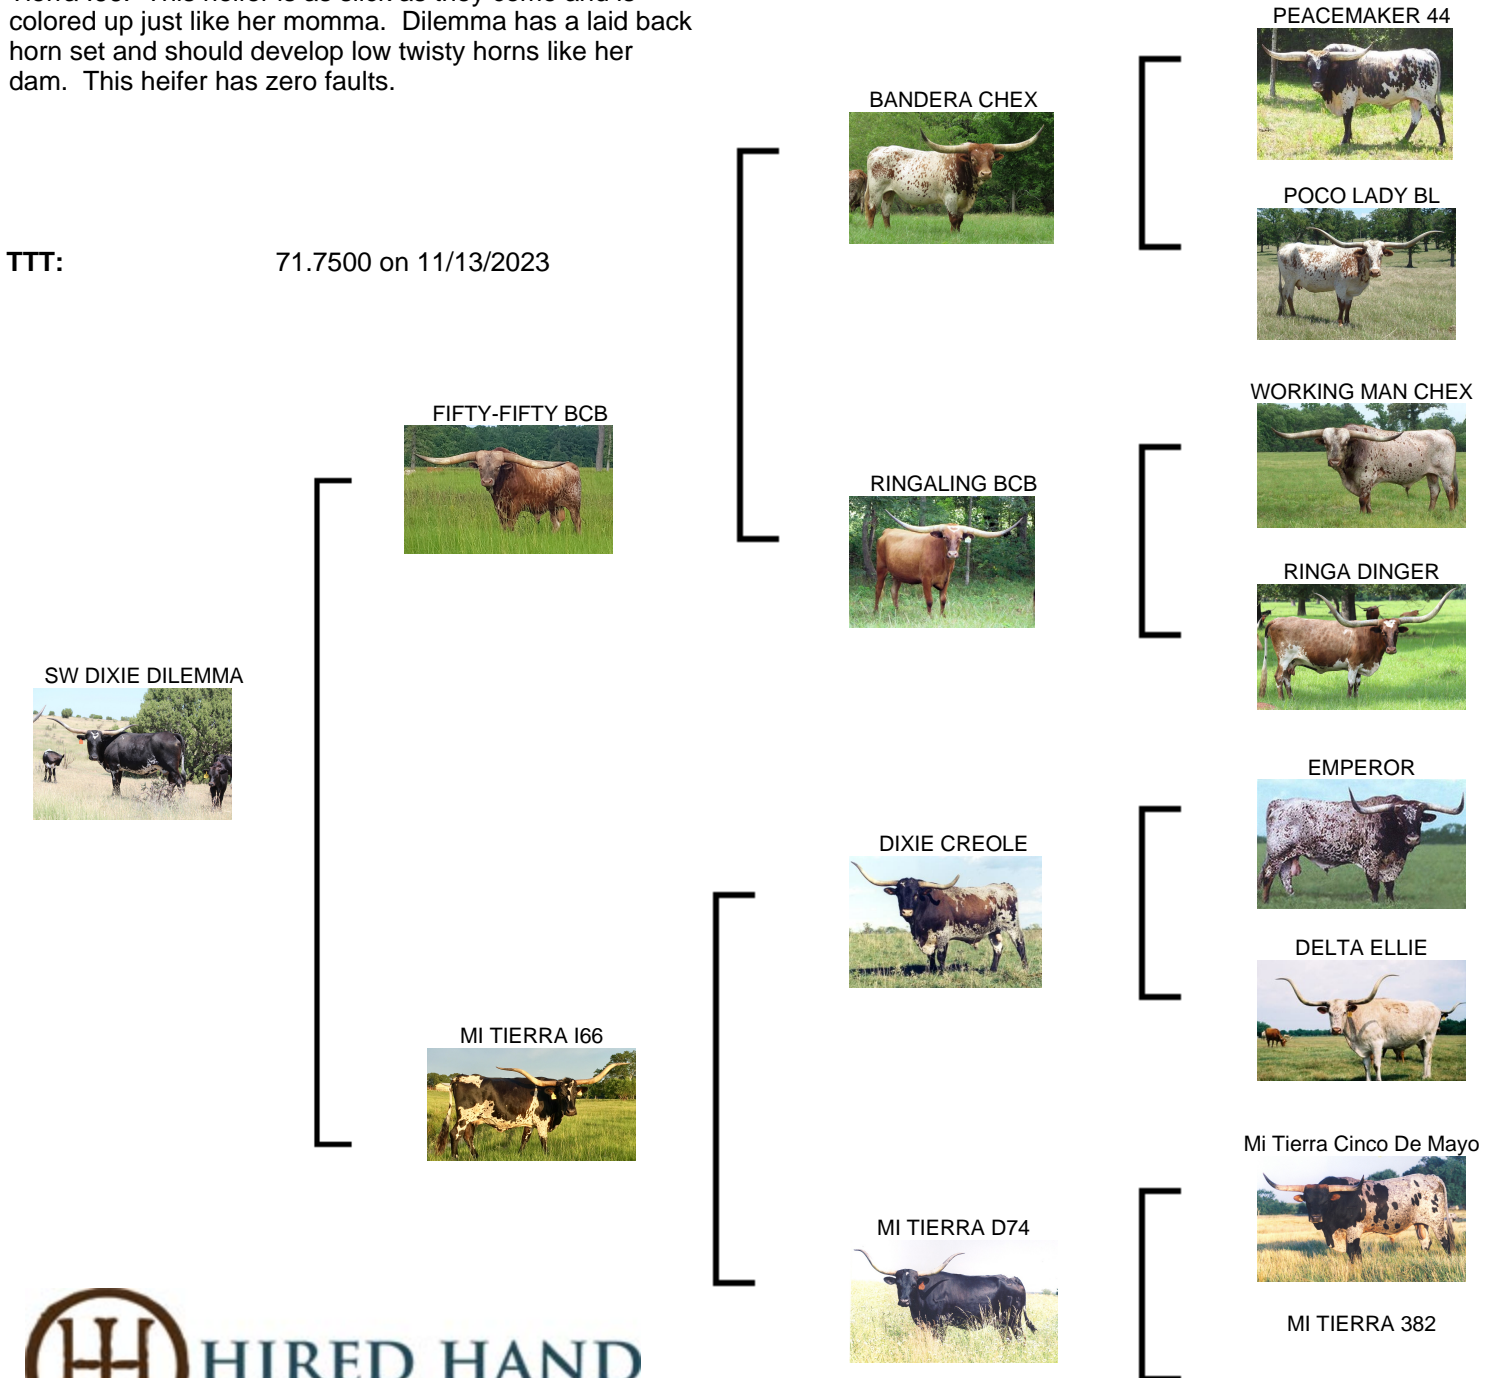

<http://www.hiredhandsoftware.com>